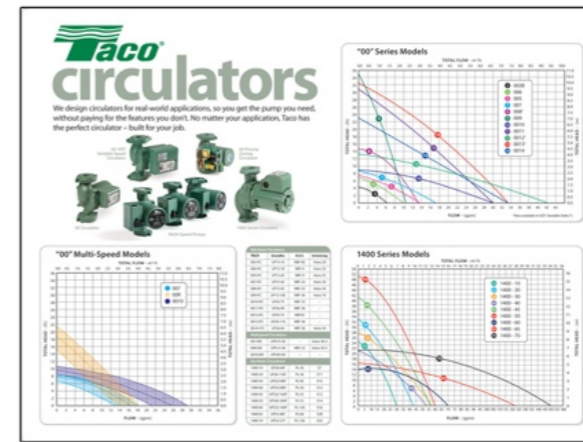

OUR WORK

TACO

Point of Sale - Trade Channel Kit